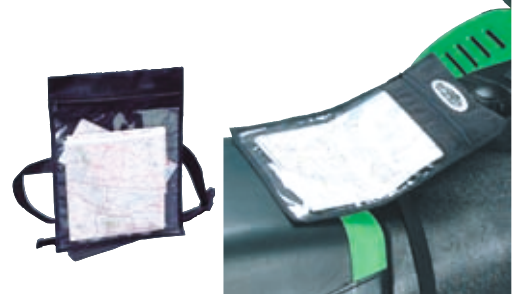

snowblower parts

go cart

trailer & towing

- Universal fit
- Heavy duty 300 denier outer shell with wind & water resistant coating
- Two fastex buckles
- Clear vinyl map.

REPLACEMENT PARTS

PART #	DESCRIPTION	QTY	
KG01362	1" Nylon Adjuster	2	0.75 ea