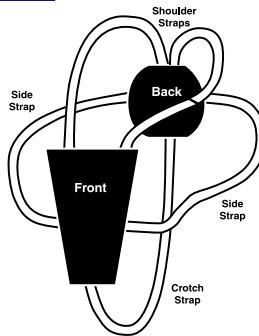

KID KARRIER

Keep your child securely attached to the driver. Smaller children fit up front, while larger kids fit on back. 5 point security to keep the child on the machine so that the driver can drive with both hands. The Kid Karrier fits adults from petite to XXXL and allows you to adjust to the desired tension holding child in place.

WARNING! This product is not intended to protect you or your passenger in the case of an accident. This product should not be used as a carrying device.

KG0123 34.95 ea

WOODY'S RACING GEAR BAG

Big enough to store all your outdoor gear but small enough to stow in the back seat or the back of your truck with enough room left for your buddy's stuff. It's made from 100% water-resistant nylon material with tough oversized zippers to protect your gear through miles of rough and wet travels. All high-wear areas are constructed for tough handling. The main cargo area has a wide opening and is flexible to fit all the odd shaped gear you'll need for a weeks worth of hunting, fishing or snowmobiling. Two screen mesh storage areas on each end of the bag are big enough to handle wet, dirty boots and outerwear or secure other items you don't want to pack in the main compartment.

Available in black with orange trim and screen printed Team Woody's logos.

WD6022 50.95

HELMET BAGS

- Our helmet bag has been enlarged to fit all helmets - ATV - full face - motorcycle
- The carrying straps have also been enlarged to accept your hand when wearing gloves or mittens
- Pull tabs have been added to the 2-way zipper
- The fleece pile lining keeps your helmet looking like new
- The outer shell is made of 100% P.U. nylon material which is durable and water resistant
- Poly bagged with header card